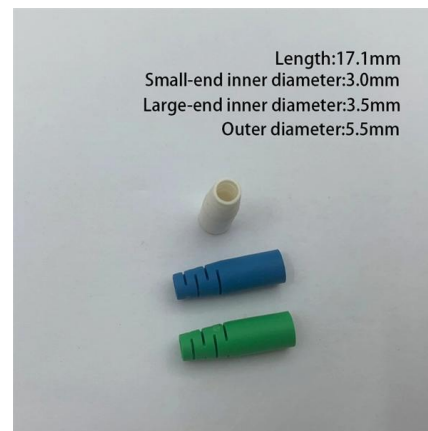

FDB-4D 4 Cores 4 Ports Compact Fiber Distribution Box

The FDB-4D Fiber Optic Distribution Box is perfect for FTTH projects, offering IP55-rated protection for indoor and outdoor use. Supports 4 SC adapters and a 1:4