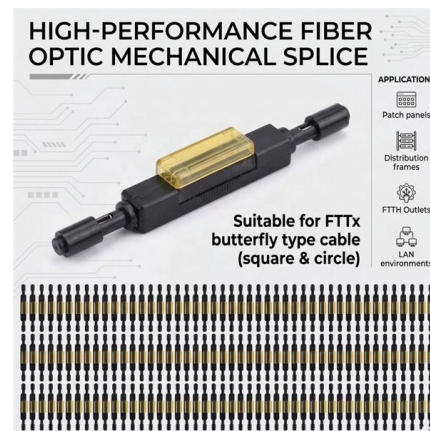

4 Core Fiber Optic Distribution Box , TX-FDB-04 , Telexc

Durable 4 Core Fiber Optic Distribution Box for FTTH & FTTX networks. Weatherproof, secure, and easy to install for fiber termination and splicing.