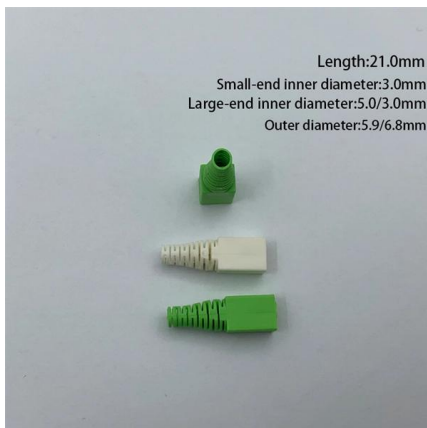

Fiber Distribution Box Splitter Box 4 Core FTTH Fiber Distribution Sc

The box is engineered to simplify fiber management and ensure secure connections, making it an essential component in modern fiber optic networks. Built from high-strength ABS or PC+ABS