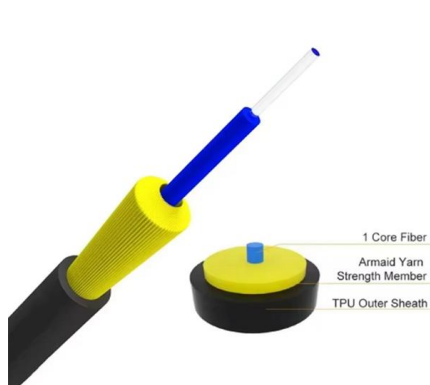

BOB-004A 4 Core Fiber Distribution Box

The fiber optic distribution box provided by OTRANS can effectively improve the stability and security of network transmission, and is suitable for various places