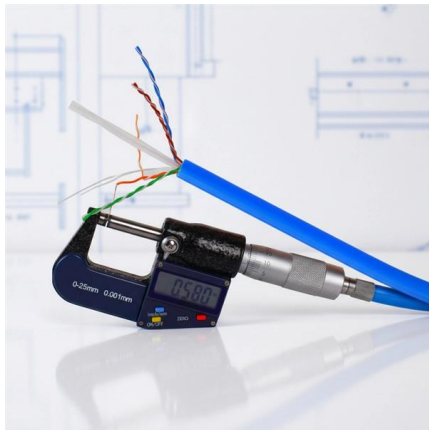

4 Core Fiber Optic Terminal Box FTTH Box Fiber Optic

Buy 4 Core Fiber Optic Terminal Box FTTH Box Fiber Optic Distribution Box online today! > Product Overview The equipment is widely used as a termination point

4 Cores Fiber Optic Distribution Box

ODF 4 Core The fiber optic distribution frame, in one hand, there is the fiber optic cable, the other end is the pigtail, it is a equipment that one cable split into a

Fiber Optic Distribution Box , Fibermint

Fiber distribution boxes for FTTH termination. Splice boxes & distribution units. Wall/floor mount, 4-144 cores. OEM available. Get pricing.