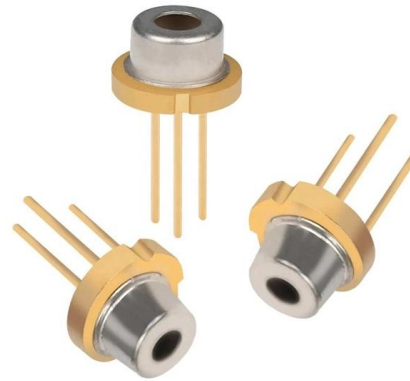

Butterfly Drop Cable

1/2/4F Armored Butterfly Drop Cable for Duct
6.8mm Armored Butterfly Drop Cable features dual central fibers, parallel strength members, aluminum armor, and water-blocking tape for durable FTTH

1/2/4F Self-supporting Butterfly Drop Cable Black

Self-supporting Butterfly Drop Cable with central fiber core and dual strength members. Ideal for FTTH, aerial/duct installations, and harsh environments.

6

Butterfly flat drop cable uses special low-bend-sensitivity fiber to provide high bandwidth and excellent communication transmission, it's very suitable for indoor cabling, end users directly

Butterfly Flat FTTH Drop Cables , OMC Butterfly Cables

OMC offers 1-12 core butterfly flat FTTH drop cables with a novel slotted design that is easy to strip and splice, simplifying installation and maintenance.