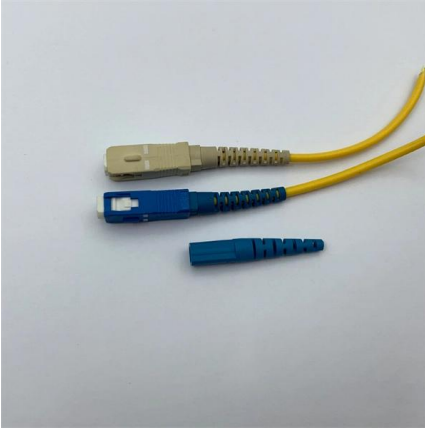

Butterfly-type drop cable

Overview

Butterfly Drop Cable featuring central fiber core with dual side strength members and LSZH sheath. It is mainly used as a fiber to the home (FTTH) and other fiber optic access (FTTx) network user introduction segment cabling cable for communication between indoor user access points and optical network terminals (ONTs). Central loose tube cables and self-supporting FTTH drop cables are designed for outdoor aerial distribution.

Butterfly-type drop cable

The Structure of Drop Cable: A Comprehensive Guide , FIBEYE

This type of cable gets its name from its butterfly-like cross-sectional shape. The structure of the butterfly drop cable can vary among different manufacturers, but it typically consists of non-metallic

Butterfly Drop Cable , FTTH Terminal Cable , Fasten

Fasten butterfly drop cable is conform to the EU ROHS standard, and the flame retardant grade accords with IEC60332.

Butterfly Indoor FTTH Drop Cable

Butterfly FTTH drop cable is a popular type of fiber access optical cable, according to the different application environment and laying conditions, it has reasonable design of cable structure and

Butterfly Flat FTTH Drop Cable

Compared to common indoor fiber cables, this butterfly flat indoor cable has a much greater bandwidth to carry data and is less susceptible to interference. It has the

1/2/4F Self-supporting Butterfly Drop Cable