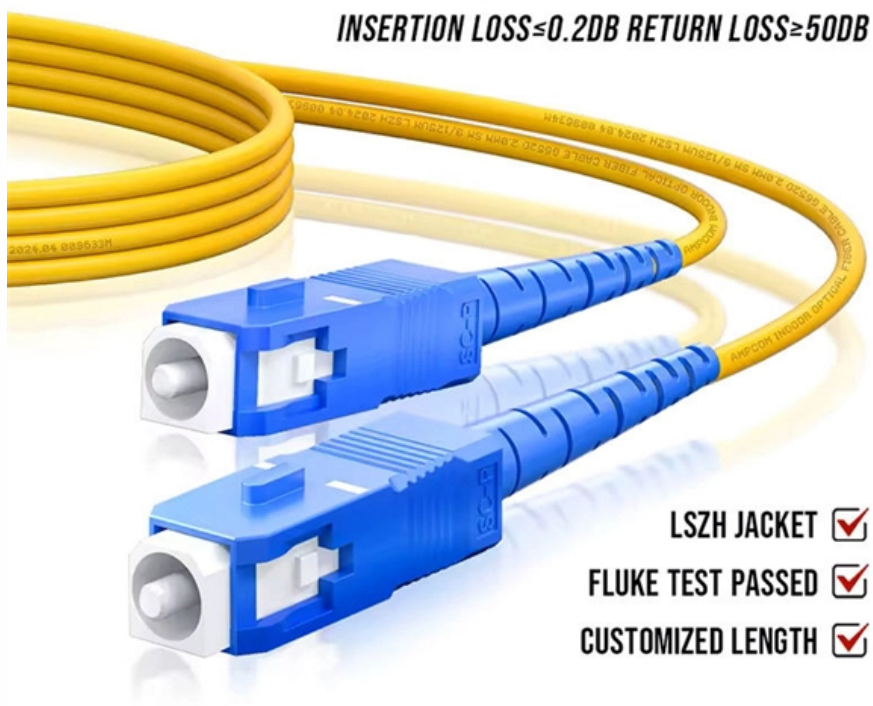

Butterfly-type drop cable

Overview

Butterfly Drop Cable featuring central fiber core with dual side strength members and LSZH sheath. It is mainly used as a fiber to the home (FTTH) and other fiber optic access (FTTx) network user introduction segment cabling cable for communication between indoor user access points and optical network terminals (ONTs). Central loose tube cables and self-supporting FTTH drop cables are designed for outdoor aerial distribution.

Butterfly-type drop cable

The Structure of Drop Cable: A Comprehensive Guide , FIBEYE

This type of cable gets its name from its butterfly-like cross-sectional shape. The structure of the butterfly drop cable can vary among different manufacturers, but it typically consists of non-metallic

Butterfly Drop Cable , FTTH Terminal Cable , Fasten

Fasten butterfly drop cable is conform to the EU ROHS standard, and the flame retardant grade accords with IEC60332.

Butterfly Indoor FTTH Drop Cable

Butterfly FTTH drop cable is a popular type of fiber access optical cable, according to the different application environment and laying conditions, it has reasonable design of cable structure and