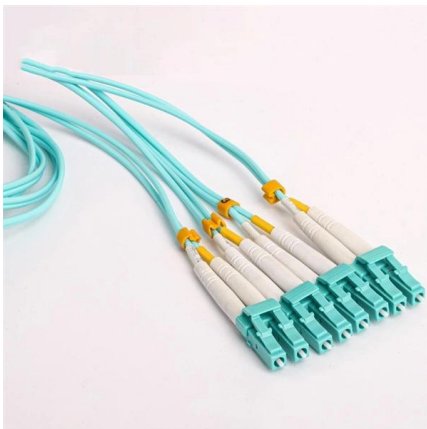

Amazon : Busbar Connector

1-48 of 315 results for "busbar connector"
Showing products near you, with fast delivery
See all products, across price ranges.

Busbars

Safe and economic connection ABB busbar systems enable safe and easy cross-wiring of miniature circuit breakers, residual current devices and other Modular DIN-Rail products. The following points