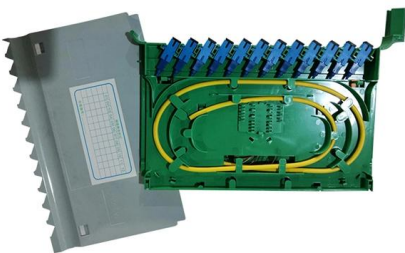

1-48 of 315 results for "busbar connector"
Showing products near you, with fast delivery
See all products, across price ranges.

Busbars

Safe and economic connection ABB busbar systems enable safe and easy cross-wiring of miniature circuit breakers, residual current devices and other Modular DIN-Rail products. The following points

Busbar Power Connectors/Distribution , High Current

They can be configured as PCB-mounted busbar connectors. These connectors are ideal for high-current busbar power supply/distribution

2CDC446001D0201

Busbar systems and installation accessories
When connecting aluminum conductors, ensure that the contact surfaces of the conductors are cleaned, brushed and treated with grease.

Amazon : Bus Bar Terminal Block

Explore durable bus bar terminal blocks with screw and stud terminals. Perfect for organizing electrical circuits safely and efficiently.

MCCB Busbar Box

Find here MCCB Busbar Box, MCCB Busbar Distribution Box manufacturers, suppliers & exporters in India. Get contact details & address of companies

Durite Vehicle Busbars & Junction Boxes

Durite automotive busbar, junction boxes and cable junction at Arc Components Ltd, including block style electrical wiring strip connectors and terminal blocks.

Bus Bars , McMaster-Carr