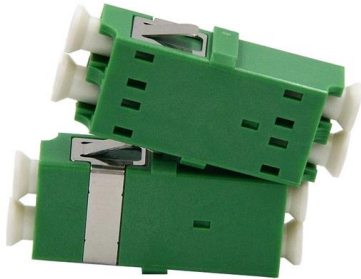

Buried optical cable Gyta-24 cores

72 Cores GYTA53 Fiber Optic Cable Direct Buried

Fiber Optic Cable GYTA53 Applications: Laying modes: Direct Buried Long-distance communication, local trunk line, CATV & computer networks system Conclusion GYTA53 fiber optic cable is a

12 Core Duct Fiber Optic Cable

Find 12 core duct fiber optic cables for reliable outdoor communication. Wholesale and factory prices on durable, self-supporting, and rodent-resistant cables.

Fiber optic g.652d cable 48 core

GYTA/GYTS 24-144 Core buried fiber optic cable

This armoured fiber optic cable pairs with rugged buried fiber optic cable and reliable fiber optic cable underground--ideal for municipal infrastructure, long-haul transmission, and underground projects.

24 Cores GYTA53 Fiber Optic Cable Direct Buried

GYTA53 fiber cable consists of 250um fibers held in gel-filled PBT loose tubes, and wrapped around a phosphatized steel wire central strength member. A waterproof compound fills the loose tube, and