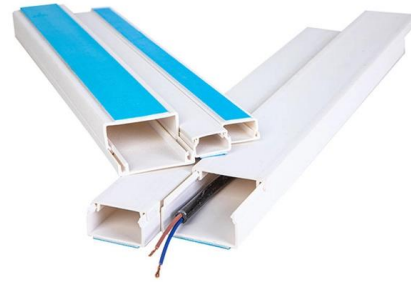

Buy CAT6 UTP patch panel

With a patch panel you can easily and conveniently connect the different cables of a network in the server rack. A patch panel consists of several numbered ports.