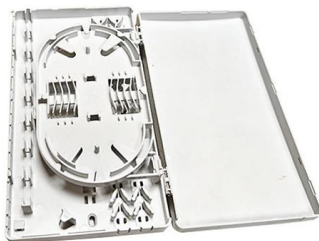

ODF Cabinets & Accessories

Belden's DCX Optical Distribution Frame (ODF) Cabinets offer unlimited scalability and maximum signal integrity for a large fiber cross-connect. Explore our space