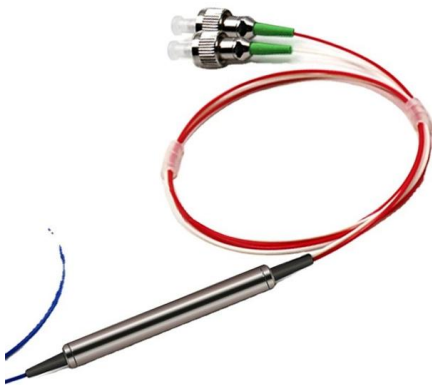

Busbar - Mouser Bulgaria

Show more Results: 78 Applied Filters: Type = Busbar Reset All Please modify your search so that it will return results. To use the less than or greater than function, please select a value first.

Busbar

The multiple smaller cables are run within wire duct to each individual device. The busbar can replace all these parts as well as offer several key advantages over a traditional block and cable design. Except

Busbar Systems

buy online at Schrack Technik » Delivery within 24 hours o on-site availability o professional advice o All infos!

- ☒ IP65/IP55 OUTDOOR CABINET
- ☒ ALUMINUM
- ☒ OUTDOOR ENERGY STORAGE CABINET
- ☒ OUTDOOR EQUIPMENT CABINET

Busbar systems

Jump to Select a Configurator StartConversion Start Start Show all available configurators The table to the left displays only matching products according to: Remove all filters All about Busbar