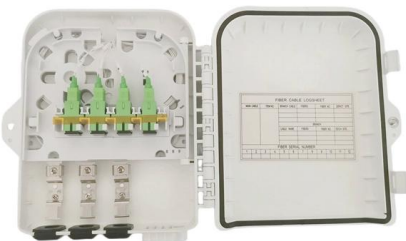

Busbar systems

RiLine busbar systems for individual switchgear and controlgear. Complete solutions up to 1600 A for AC or DC applications.