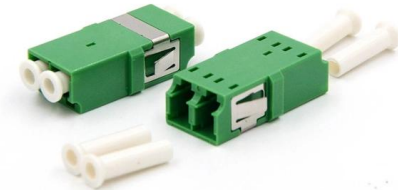

Fiber Terminal Box VS. Junction Box: What is the

Imagine your fiber optic network as a high-speed information highway. Just like highways require exits, interchanges, and connections to reach homes