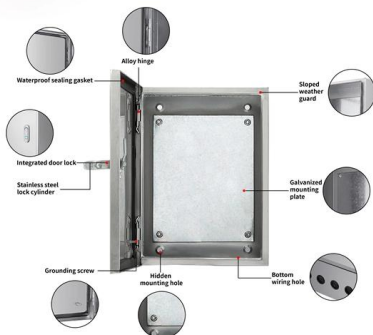

Bulgarian Fiber Optic Cable Junction Box Base

Bulgarian Fiber Optic Cable Junction Box Base

Fiber optic junction box: Everything you need to know about

With a fiber optic connection box in your home, you are ideally equipped for the digital future. fiber optic not only offers higher speeds, but also greater bandwidth and a more stable

Dome Mechanical Fiber Optic Cable Junction Box 48

More pictures: Full Overview of GJS-2001 cable termination box with SC adapter panel, 1x8 PLC splitter SC connectors, dome (vertical) type, mechanical sealing,

SJ-ODB-M15 Fiber Optic Junction Box 48 Cores

SJ-ODB-M15 fiber optic junction box 48 cores is designed for cable management, it provides protection for fiber optic cables and easy installation. With the