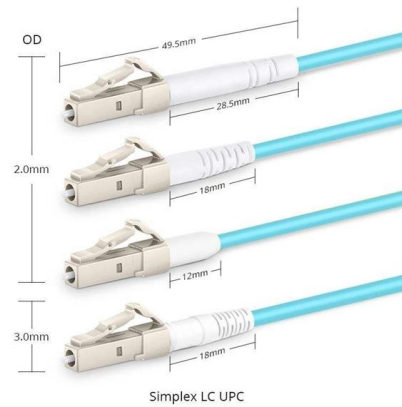

Ultimate Guide to Fiber Optic Distribution Box: Types

Fiber optic technology has revolutionized the telecommunications industry, enabling faster and more reliable data transmission. One essential

Fiber Terminal Box vs Junction Box: Key Differences

Compare fiber terminal box vs junction box in functions, applications, and installation. Learn which suits FTTH fiber vs electrical wiring.

JV Electric is junction box manufacturer (based in Europe, Bulgaria)

Our junction boxes are easy for installation and have high protection. They are designed for quick and convenient wiring and are suitable for all applications - residential, commercial and industrial.