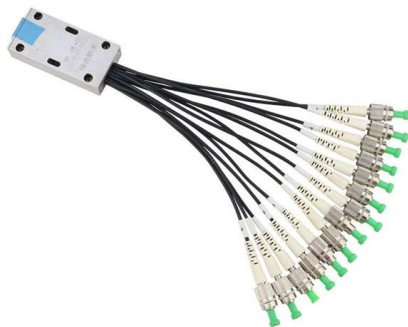

What Is an Optical Junction Box and Its Benefits?

Conclusion Understanding the role and benefits of an optical junction box is fundamental for anyone looking to set up or enhance a fiber optic network. Following the steps outlined above will