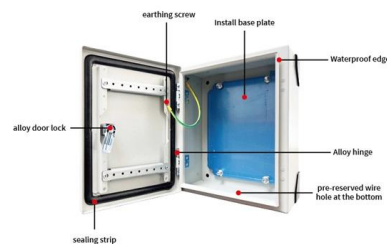

Types of Cable Trays: Ladder, Perforated, Basket, Solid

Explore all types of cable trays--ladder, perforated, basket, solid, and channel. Learn their uses, materials, pros, cons, and key differences.