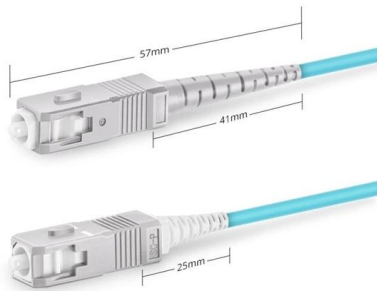

UNIK Brunei

Our cable ladder trays are designed and manufactured in compliance with the international standards to ensure strength and reliability to support all cable management application. Our cable

Hot Dip Galvanized Closed Type Cable Tray for Indoor Cabling

Attributes Carbon Steel, Stainless Steel,
Aluminum AllowMaterial Channel cable tray,
Ladder tray, Wire mesh trayType 50mm, 100mm,
150mm, 200mm, 300mmSide Rail Height

Simplex SC UPC

Stainless Steel Cable Tray

Stainless steel cable trays are made of 304, 316 grade stainless steel, which are designed into channel style, ladder style, perforated style. Stainless steel cable