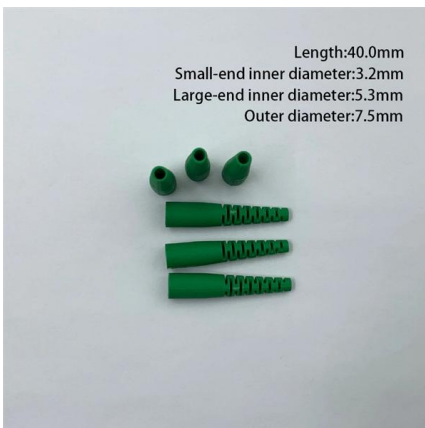

Hot Dip Galvanized Closed Type Cable Tray for Indoor Cabling

Attributes Carbon Steel, Stainless Steel,
Aluminum AllowMaterial Channel cable tray,
Ladder tray, Wire mesh trayType 50mm, 100mm,
150mm, 200mm, 300mmSide Rail Height

Simplex SC UPC

Stainless Steel Cable Tray

Stainless steel cable trays are made of 304, 316 grade stainless steel, which are designed into channel style, ladder style, perforated style. Stainless steel cable