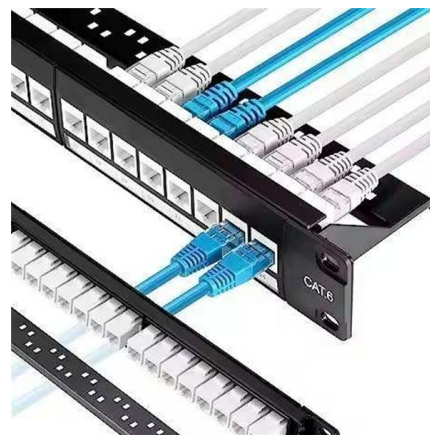

CABLE TRAY

SFSP PRODUCTS SFSP produces a variety of products ranging from cable management systems; cable trays, cable ladders, basket trays, trunkings and support systems, to mechanical cladding