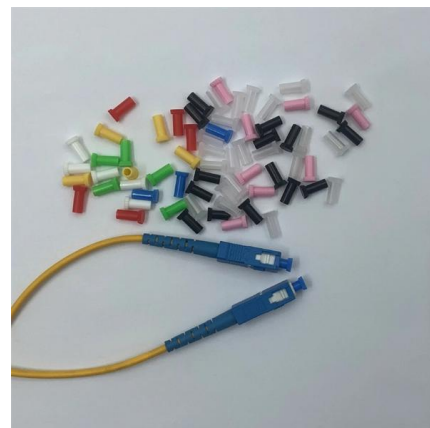

Cable trays

We offer a wide range of cable tray systems to support tubing, electrical cables and instrumentation. Our cable trays are produced in fit for purpose materials like