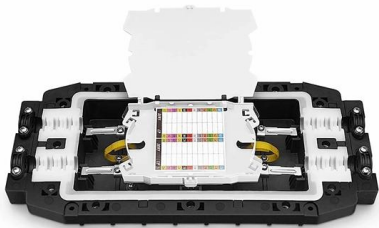

24 Port Fiber Distribution Box, Blockless Splitter Ready

24 ports fiber optic splitter distribution box is used for feeder cable to connect with drop cable in fttb& fttc communication network.

ADSS/OPGW Metal Junction Box

The ADSS/OPGW metal junction box is also called a splicing box that is designed to house the fiber core splices to the outdoor intermediate optical cable leading to

Fiber Optic Joint Enclosure Box OFC Bamboo 24 core 4

Fiber Optic Joint Enclosure Box OFC Bamboo 24 core 4 port cylindrical overhead pole mounted distribution box self locking splicing tray length 30 cm (12 inch) :