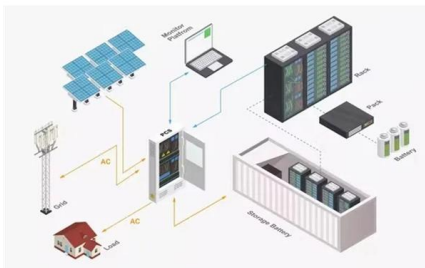

SMC 24 Cores Fiber Optic Termination Box , FTTH

This SMC 24 cores fiber optic termination box offers a robust and efficient solution for managing fiber optic connections in various network infrastructures, providing

GJS-24-D(PLC) 24 Cores SC Fiber Optic Joint Closure

GJS-24-D (PLC) 24 Cores SC fiber optic joint closure is a kind of small junction

OPTIC TERMINATION

The equipment is used as a termination point for the feeder cable to connect with drop cable in FTTx communication network system. The fiber splicing, splitting, distribution can be done in this box, and

24 core Fiber Optic Splice Closure fiber optic junction box dome fiber

The hermetically sealed closures include Light Linker, and fiber dome closures; they can be used for any outside plant application.