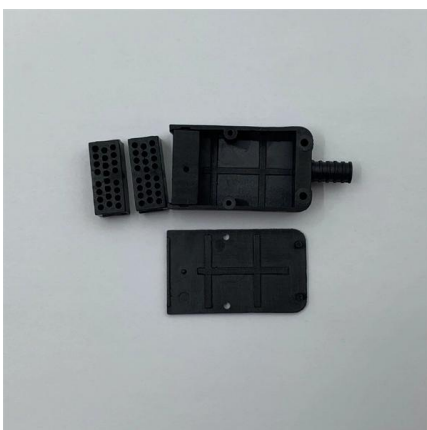

Power Plant :: Products :: Cable Tray

A cable tray system is used to support insulated electric cables used for power distribution and communication. Cable trays are used as an alternative to open