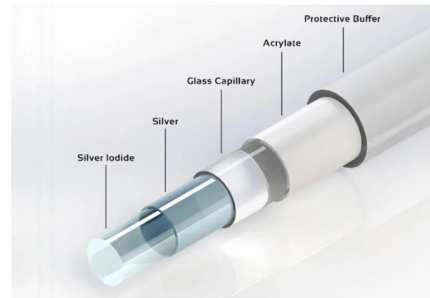

Find the best deals on Dell EMC PowerEdge R240 Rack Server at Ubuy Botswana. Affordable pricing, improved performance, easy installation and management, cyber-resilient architecture, and more.