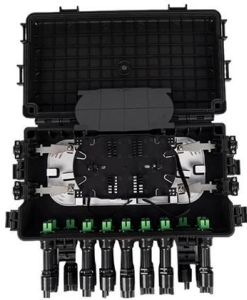

SP13 2 Pin Waterproof Electrical Connector, Male Botswana , Ubuy

Shop SP13 2 Pin Waterproof Electrical Connector, Male Female Cable Plug Panel Mount Socket, IP68 Aviation Circular 13A 250V for Outdoor AC DC Power online at a best price in Botswana.