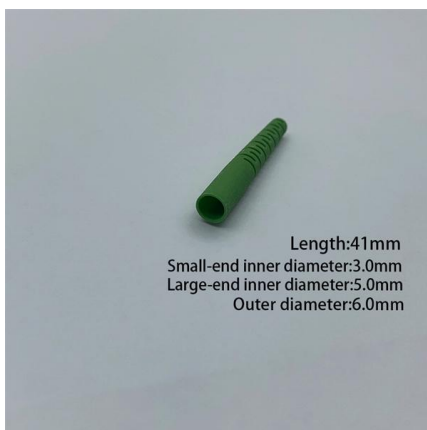

M12 5 Pin Male & Female Circular Aviation Connector Botswana , Ubuy

Shop M12 5 Pin Male & Female Circular Aviation Connector 12mm Waterproof IP67 Circular Aviation Connector Plug Adapter A Code with Shield online at a best price in Botswana.