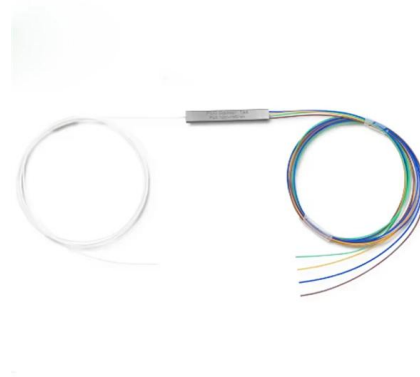

### 4Sets 5.5mm x 2.5mm Male DC Power Plug Connector Botswana , Ubuy

Shop 4Sets 5.5mm x 2.5mm Male DC Power Plug Connector with Screw Lock Female Panel Socket Mount Adapter Soldering Power Jack Connector and Screw Lock Female Panel Socket Mount