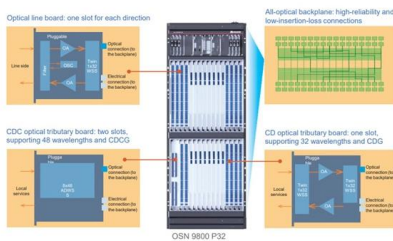

supply High, Medium and Low Voltage cable accessories in line with all set high quality standards in Botswana.

**Outdoor Waterproof Connector,IP68 M20 2Way 4Core Botswana , Ubuy**

Shop Outdoor Waterproof Connector,IP68 M20 2Way 4Core Electrical Cable Connector for 5-9mm Wire RangeAC 400V, 17.5A Quick Repair Extend Power Cables Waterproof Connector.3PCS online at a