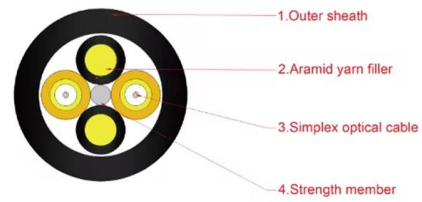

CATALOG Cable Tray Cable tray systems

The tray itself and the support material are highly ductile, and the cables moving within the tray tend to dissipate energy. However, if you have specific seismic specifications for selected cable tray, please

Maritime & Offshore , Corrosion-resistant cable support systems

In the maritime and offshore sector, reliability, safety and corrosion resistance are crucial for any technical installation. Eurostrut supplies high-quality cable support systems, such as cable ladders

SS Cable Tray In Bolivia

Wire mesh is made from sturdy SS Cable Tray, metal wires woven or welded together, making it highly resistant to impact and deformation. It can withstand heavy loads and is durable enough to resist