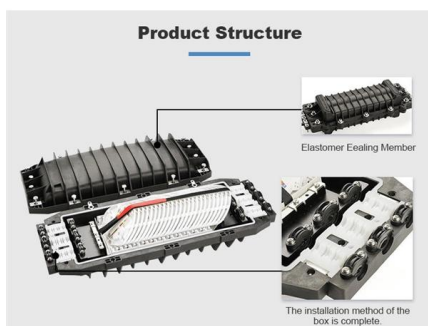

High-Quality Cable Tray Systems , Light, Medium

Explore our premium cable tray systems at Direct Channel. Available in light, medium, and heavy-duty options, with pre-galvanized & hot-dipped finishes.