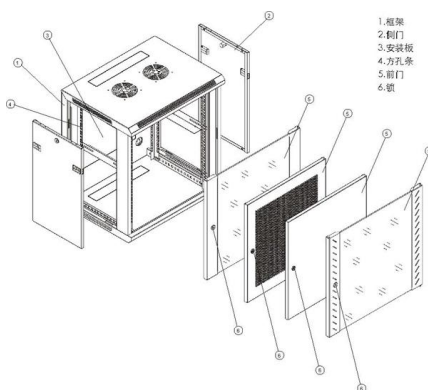

Heavy Duty Cable Tray - Unitrunk

The patented UniKlip® system enables 3X faster installation speeds. Available finishes include: Pre-galvanised to BS EN 10346:2015 (standard references