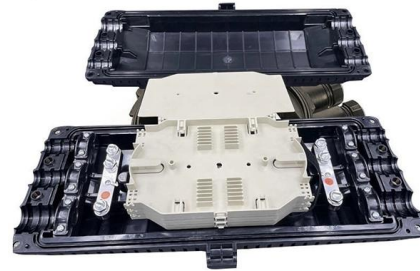

Shop 90 Deg Horizontal Elbow Cable Tray, Pre Galvanized Steel,

Horizontal 90 degree bend perforated electrical cable tray, manufactured from pre galvanized steel (GI), 1.5mm thick, 100mm height, 150mm width, its unique design allows for easy bending without the

cable tray system

A cable tray system is an assembly of metallic cable tray sections and accessories, that forms a rigid structural system to support cables.