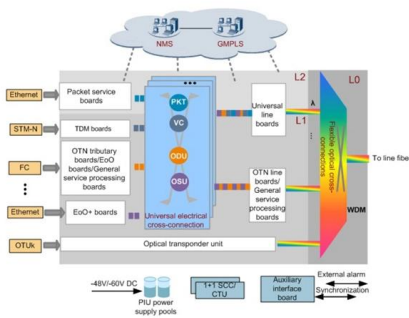

IMPACT OF BLOCKCHAIN-POWERED SMART CONTRACTS ON BELGIAN TAX SHELTER

Abstract This thesis is about exploring the impact of blockchain technology, and especially 'smart-contracts', on the Belgian Tax Shelter mechanism and more generally, on Belgium film