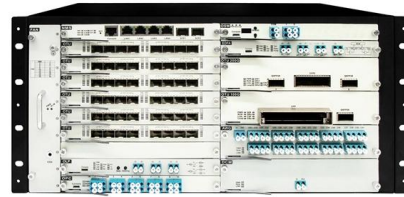

IMPACT OF BLOCKCHAIN-POWERED SMART CONTRACTS ON BELGIAN TAX SHELTER

Abstract This thesis is about exploring the impact of blockchain technology, and especially 'smart-contracts', on the Belgian Tax Shelter mechanism and more generally, on Belgium film