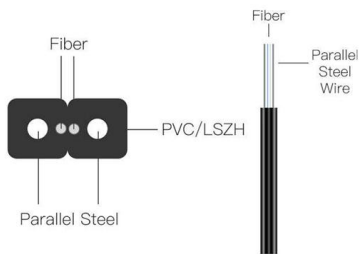

33kV Enclosure, HV High Voltage 33kV Junction Box,

Abtech TFJB high voltage hazardous area electrical enclosures and junction boxes provide safe power distribution for 33-36kV systems up to 630sqmm cables -