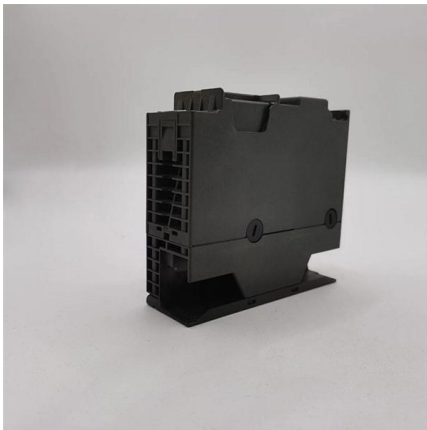

High voltage distribution box is the control part of EV power supply, which has the functions of power distribution, current measurement, short circuit protection,