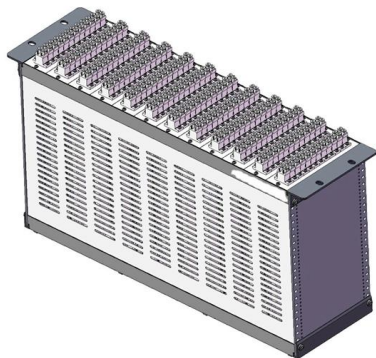

### Fuel2Electric > High Voltage Junction Box > Revolt Systems Contactor Box

Fully integrated high voltage distribution box with both positive and negative contactors. High voltage fuse, precharge system, and

### High voltage power box: distribution unit, OBC & DCDC

The High Voltage Power Box combines the functionality of an Onboard Charger (OBC), a DC/DC converter and a PDU (Power Distribution Unit). The

WebiTelecomms Cabling