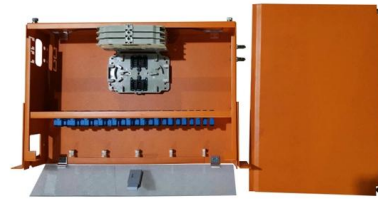

Cable Trays and Accesories

SFSP manufactures a wide range of products capable of providing the characteristics which respond to the proposed application, along with quality of assembly, speed

cable tray system

A cable tray system is an assembly of metallic cable tray sections and accessories, that forms a rigid structural system to support cables.