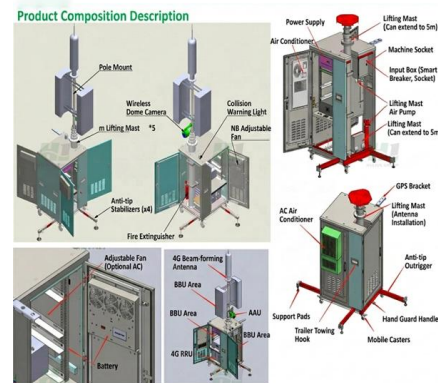

Cable Tray Fitting Accessories

Cable tray fitting accessories, also known as cable tray accessories, are a wide range of components used to connect, support, or change the direction of mated