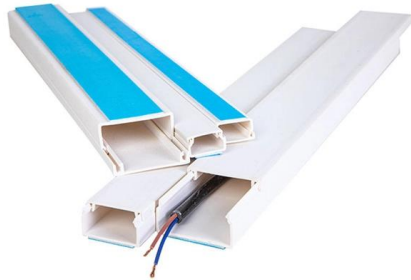

Belarusian galvanized vertical shaft cable tray accessories

Belarusian galvanized vertical shaft cable tray accessories

CABLE TRAY, CABLE LADDER, CABLE TRUNKING CATALOGUE

Fitting and accessories. Fittings are accessories that connect this cable tray to another cable tray to change direction with the same or different width of the cable run. All fittings are available in sizes

Cable Tray and Conveying Systems

They are three times stronger than standard cable trays and have similar characteristics to cable ladders. They are available in hot-dip galvanized and stainless steel, which is resistant to corrosion

SFSP manufactures a wide range of products capable of providing the characteristics which respond to the proposed application, along with quality of assembly, speed

cable tray system

A cable tray system is an assembly of metallic cable tray sections and accessories, that forms a rigid structural system to support cables.

What is a Vertical Cable Tray?

Core Definition: The Vertical Backbone for Cables
A Vertical Cable Tray is a specialized support system designed to carry electrical and data cables

Contact Us

For datasheets, pricing, or custom high-speed optical interconnect solutions, please visit:
<https://www.syropy.com.pl>