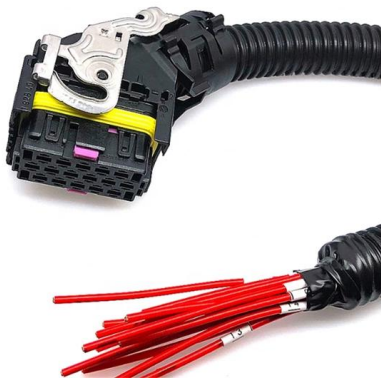

450mm Medium Duty Cable Tray - 3 Metre , PG Finish

450mm wide PG cable tray in 3m length with 25mm flanges and punched holes at 25mm centres. Ideal for electrical containment systems.