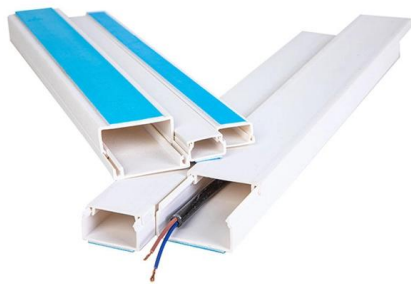

### Access Terminal Box-2-core-D

Description: Access Terminal Box, also known as a fiber optic wall outlet or fiber wall socket, is a critical component of modern optical networks. It

### FTTH 2 Core Mini ABS/PC Fiber Optic Terminal Box

Type: Optical Fiber Distribution Box Wiring Devices: ODF Certification: CE, RoHS, SGS Core: 2 4 8 12 16 32 48 64 Cores Installation: Wall Mounted/Pole Mounted

### Fiber Terminal Box

By incorporating these components, the Fiber Optic Terminal Box serves as a crucial infrastructure element in fiber optic networks, providing a controlled environment

## 2 Core Atb FTTH Fiber Optic Access Terminal Box

FTTH Box Our terminal box is available for the distribution and terminal connection for various kinds of optical fiber system, especially suitable for mini-network