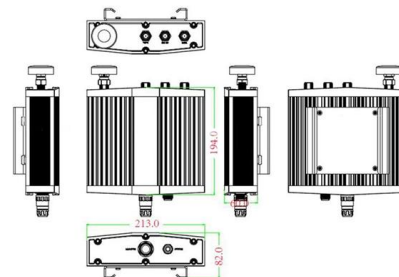

2 Core ATB Fiber Optic Access Terminal Box with SC

Compact Design for Space-Efficient Installation: The 2 Core ATB Fiber Optic Access Terminal Box measures 106x80x24mm, making it an ideal choice for space

Mechanical drawing