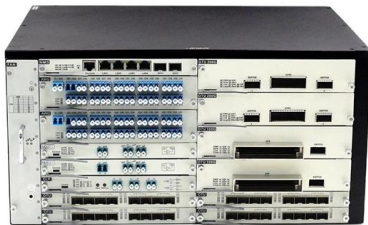

## Barbados CE Certified Fiber Optic Terminal Box 2 Cores

---

### FTTH Fiber Optic Termination Box, 2 Ports SC Simplex, Indoor Type

Optical termination box for indoor usage with a capacity of two cores with SC simplex adapters, and four cores with LC duplex adapters.

### 16/24/48 Core FTTH ABS Fiber Optic Terminal Box

The Fiber Optic Terminal Box is a comprehensive solution designed to simplify and optimize the connectivity of your FTTH communication network system.

### Access Terminal Box-2-core-D

Description: Access Terminal Box, also known as a fiber optic wall outlet or fiber wall socket, is a critical component of modern optical networks. It