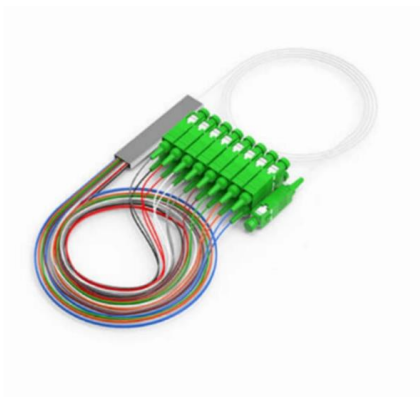

### FTTH Fiber Optic Termination Box, 2 Ports SC Simplex, Indoor Type

Optical termination box for indoor usage with a capacity of two cores with SC simplex adapters, and four cores with LC duplex adapters.

### 16/24/48 Core FTTH ABS Fiber Optic Terminal Box

The Fiber Optic Terminal Box is a comprehensive solution designed to simplify and optimize the connectivity of your FTTH communication network system.

### Access Terminal Box-2-core-D

Description: Access Terminal Box, also known as a fiber optic wall outlet or fiber wall socket, is a critical component of modern optical networks. It

### Fiber Terminal Box

By incorporating these components, the Fiber Optic Terminal Box serves as a crucial infrastructure element in fiber optic networks, providing a controlled environment