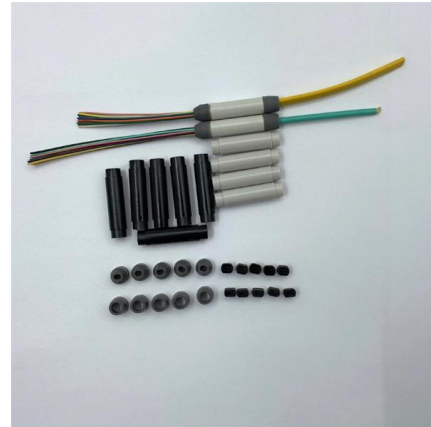

Distribution Box and Selection Guide

Distribution Box Selection Guide This guide provides information on how to select the appropriate Distribution Box for Electric project. If you have any