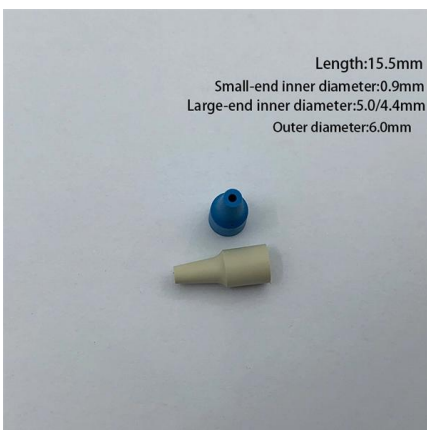

Size determination, installation method and wiring mode

The distribution box is the central hub of the home circuit and the general control of our daily power consumption. It is an indispensable electrical equipment. If there