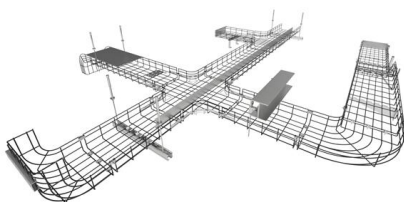

professional Outdoor Integrated Power Cabinet custom,oem Outdoor

Consnant is a professional Outdoor Integrated Power Cabinet manufacturer,100% factory price, customizable. Get a free quote now!

NEMA Enclosure Types: Indoor and Outdoor Uses

NEMA enclosures are essential for safeguarding electrical equipment in both indoor and outdoor environments. From basic NEMA 1 enclosures for

14x12x06 Polycarbonate Weatherproof Outdoor IP66

Our outdoor NEMA 4X rating enclosure is designed to be weatherproof for added protection of its important electronic and electrical components. The weatherproof

Altronix WP4 NEMA 4/IP 66 Rated Power

With its UL Listing and NEMA 4/4X, IP66-11 rating, this enclosure ensures durability and reliability in various weather conditions. Measuring 9.32" x 7.32" x 4.92", it