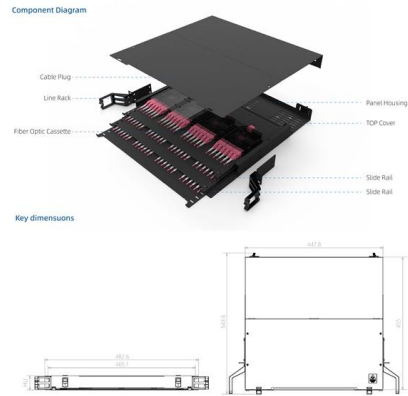

NEMA UL 50 Outdoor Enclosure, NEMA 3R, 4 & 4X

Engineered to withstand extreme environmental conditions, this enclosure is built with AlumiFlex®, a lightweight material offering steel-like strength for heavy