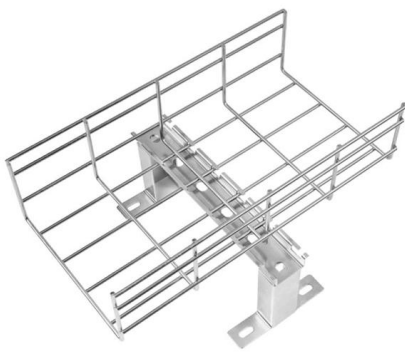

NEMA Enclosures

AC power distribution cabinet electrical NEMA enclosures from L-com are suitable for DAS systems, electrical sub-panels, load expansion, small cell/5G sites, and electrical main panels. L-com is a well

NEMA 4X Solar Enclosures and Cabinets , DDB Unlimited

NEMA 4X Enclosures For the Solar Industry DDB Enclosures designed, engineered and manufactured for solar applications. Battery enclosures/cabinets that provide

NEMA 4X Outdoor Enclosures , NEMA 4X Server

Outdoor integrated cabinet is well suited for power equipment, batteries, telecom gear, all integrated into a robust, economical package. The cabinet contains