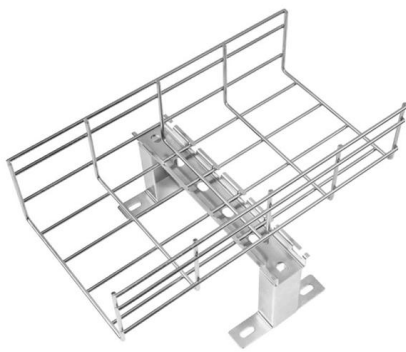

12-144 Core Optic Distribution Frame For Sale, Price , JUNPU

Maintenance Tips of the 12~144 Core Optic Distribution Frame Maintaining a 12~144 core optic distribution frame (ODF) is crucial to ensure the integrity of your fiber optic network. Here are four