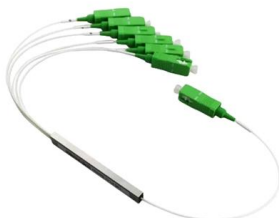

ODF-48 12-144 Core Optic Distribution Frame

Unleash the Power of Perfect Optics - Explore JUNPU's ODF-48 Distribution Frame! Get Unbeatable Deals on Optical Frames Distribution, Fiber Frames & Prices.