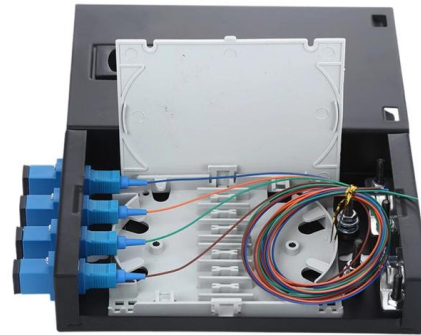

Ceramic Fuse Fuses - Mouser Australia

Ceramic Fuse Fuses are available at Mouser Electronics. Mouser offers inventory, pricing, & datasheets for Ceramic Fuse Fuses.

Ceramic Fuses Fuses - Mouser Europe

Ceramic Fuses Fuses are available at Mouser Electronics. Mouser offers inventory, pricing, & datasheets for Ceramic Fuses Fuses.

Ceramic Tube Fuses

FBelec is a professional manufacturer of high-speed fuses providing stable and reliable fuse protection for multi circuit applications Based on your specific project