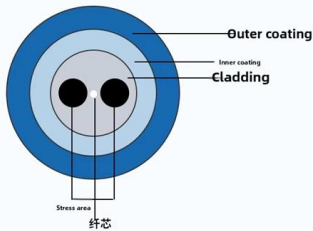

Maintain the performance of polarization maintaining fiber

Accurate refractive index distribution

Good longitudinal uniformity

The cross-sectional area has good symmetry