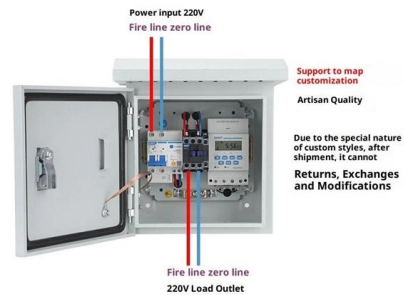

Product Wiring Diagram

Fuses , Mersen

The NH gBat fuses serie covers various ratings in 1000VDC with NH1 and NH2 sizes, and in 1500VDC with NH1XL, NH2XL and NH3L sizes. They are gBat type

AC & DC HIGH SPEED FUSES SOLUTIONS

OVERCURRENT PROTECTION DEVICES FOR AC & DC SYSTEMS - IEC-60269-4 High speed fuses are used to protect sensitive loads against overcurrent conditions in power electronic equipment.

Fast Blow Ceramic Fuses Cartridge Fuses - Mouser

Fast Blow Ceramic Fuses Cartridge Fuses are available at Mouser Electronics. Mouser offers inventory, pricing, & datasheets for Fast Blow Ceramic Fuses Cartridge Fuses.