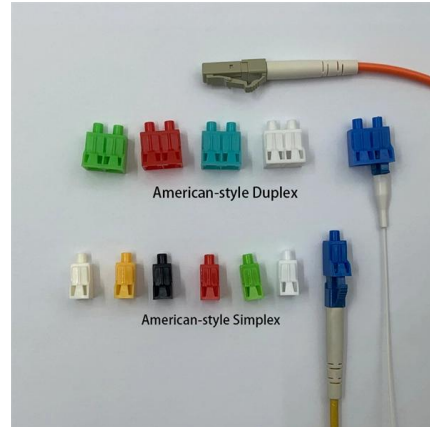

AmpereGuard , Premium Ceramic Porcelain Fuse Manufacturer

Our fuses are manufactured using premium materials such as EC grade copper and high-quality porcelain. We also use strong brass components and silver-plated finishes for long-lasting

Contact Us

For datasheets, pricing, or custom high-speed optical interconnect solutions, please visit:
<https://www.syropy.com.pl>