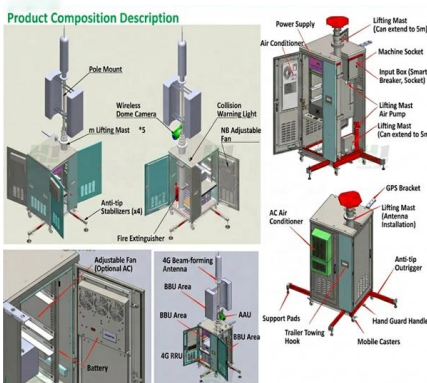

Fuses: What are the practical differences between

What are the practical differences between ceramic and glass tube cartridge fuses? I am trying to find new fuses for a piece of consumer electronics. The original fuses