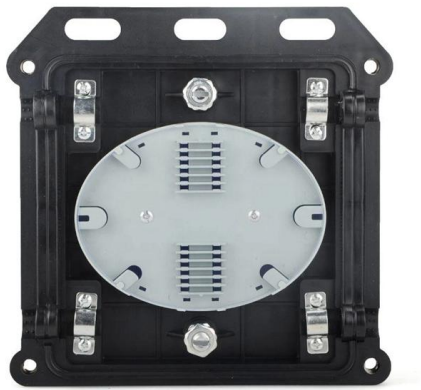

Thermal fuse, Thermal fuse-link

RY01 series thermal fuse is a non-resetting protective device, which is used to prevent various electrical and heating appliance, dynamoelectric tools and