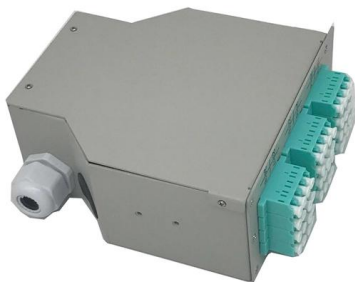

Armored Fiber Optic Cables

Standard corrugated steel armored fiber is quintessential in rugged direct burial applications where exceptional durability, moisture, and rodent protection are