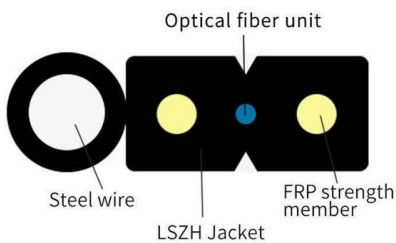

Armored fiber patch cables feature a specialized jacketing that increases the durability of fiber cables. In addition, the stainless steel tube allow optical fiber to be installed in the indoor harsh environments

The system consists of SWA or CST armoured loose tube fibre distribution cable, which is supplied in specific lengths for each cable run in an installation. This

Armor Tail (Ability)

Armor Tail has no effect on allies' moves with increased priority. Mold Breaker, Turboblaze, and Teravolt will ignore this Ability. Moves with increased priority that

Armor Tail , Nintendo , Fandom

Armor Tail(JPJapanese: ????????) is a Pokémon ability introduced in the ninth generation. It is the signature Ability of Farigiraf.

Waterproof Armored Tail Cable- Guangruiyuan Optoelectronics