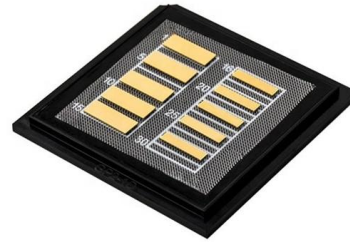

Armor Tail Effect and Pokemon With This Ability

Armor Tail is an Ability in Pokemon Scarlet and Violet (SV). Read to see its effects in or outside of battle and the Pokemon that have access to this Ability.