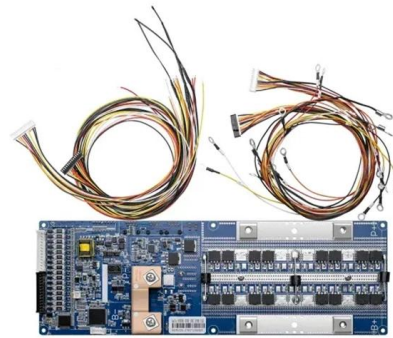

Waterproof Armored Tail Cable- Guangruiyuan Optoelectronics

Waterproof Armored Tail Cable Use high-quality single-mode and multi-mode branded optical fibers (typically meeting ≤ 0.36 dB/km at 1310 nm for single-mode, and ≤ 3.5 dB/km at 850 nm for multi