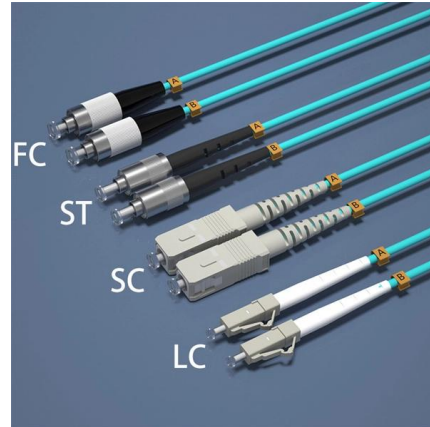

301 Moved Permanently

301 Moved Permanently 301 Moved Permanently
openresty