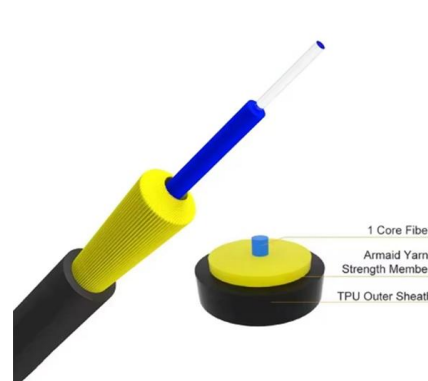

Cisco 10G Routed PON ONT Data Sheet

These 10G optical network terminals for fiber-to-the-premises applications can be managed remotely and are interoperable with the Cisco Routed PON solution. Three models offer a