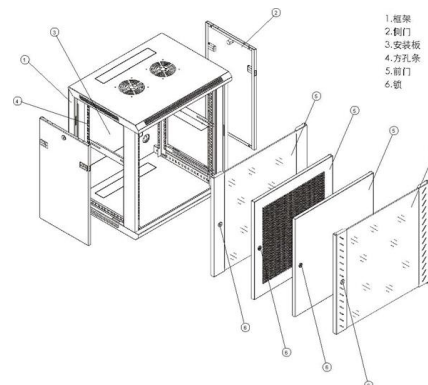

Arista Platforms 400GbE

AdvantagesTechnologyIntroductionSummaryPerformanceDesignFeaturesThe Arista 7300X and 7320X Series of modular switches delivers the highest 10/40/100G capacity and power efficiency. In purpose built 4 and 8 slot chassis options the Arista 7300 Series are ideal for building leaf / spine and Spline data center networks. See more on arista Missing: Customs Broker Must include: Customs Broker marranti .ar