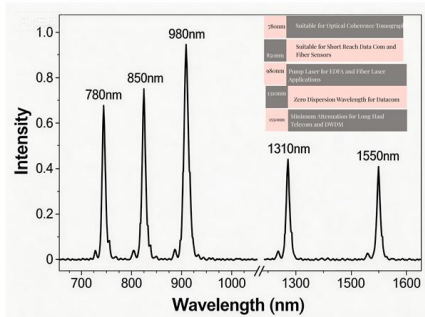

7 Useful Tips for Installing PoE Switches Outdoors

Installing PoE switches outdoors requires careful planning. The switch you use must be built to meet the demand for outdoor applications such as video