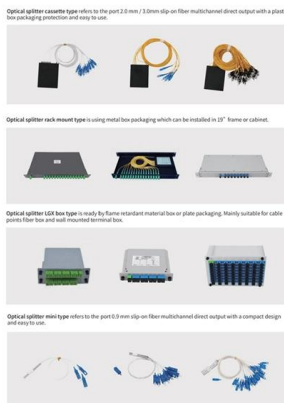

8 GIGABIT PORTS FOR HIGH-SPEED NETWORKING: Features 8 Gigabit ports to connect a wide range of devices. Ideal for expanding your network with high-speed access 2 GIGABIT OPTICAL

Ethernet Switching for AI and the Cloud , NVIDIA

Introduction NVIDIA Spectrum Ethernet Switches NVIDIA Spectrum(TM) Ethernet switches accelerate networking for all layers of software and hardware. Fully

NS-S5310 Switches , Custom-Brand Layer 3 Access

Explore NS-S5310 Switches, customizable Layer 3 Ethernet switches with RJ45 access, SFP+ uplinks, PoE+ options, VSU/ERPS resiliency, and rich

H3C S6520X-EI Series Enhanced 10GE Switches

In H3C open application architecture (OAA), the switch can accommodate high-performance OAP modules to offer dedicated services such as firewall, IPS, or load balancing in addition to

Cisco 10GBASE SFP+ Modules Data Sheet

The Cisco 10GBASE SFP+ modules give you a wide variety of 10 Gigabit Ethernet connectivity options for data center, enterprise wiring closet, and

HP

Shop HP Aruba CX 5420 Switch Chassis Manageable 10 Gigabit Ethernet 10GBase LRM 3 Layer Supported Modular 1600 W Black products at Best Buy. Find low everyday prices and buy online for