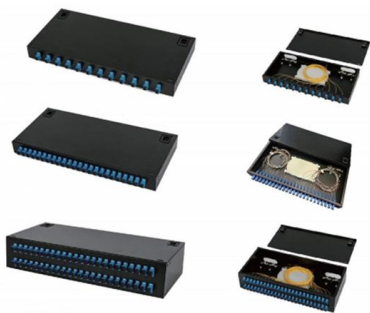

### IoT Smart Distribution Box (SDB) for Homestay Energy

This paper presents the design and implementation of a Smart Distribution Box (SDB) system aimed at addressing energy waste behaviour by tenants of homestays during vacation

### DIY Smart Distribution Board with Wi-Fi , IoT Arduino Project

How to make a smart distribution board with Wi-Fi and display. It can measure voltage, power, current, frequency, power factor, energy, and temperature and sends data to the internet.