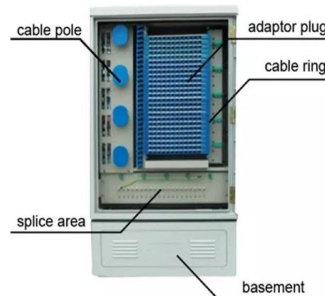

Amazon : Fiber Switches

Estink SFP Ethernet Fiber Optic Switch, 1000m Ethernet Fiber Optic Transceiver, 4 Optical Ports 2 Electrical Ports, 120km, with LED Indicator, Supports 9k Bytes Jumbo Frames Add to cart