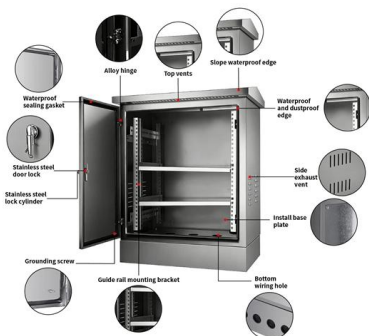

Unlock the Power of Connectivity: Explore the 8 Port

Discover the capabilities of the 8 Port SFP Optical Switch, perfect for expanding your network connectivity with fiber optics and advanced Ethernet

AXIS D8308 Fiber Aggregation Switch

8-port fiber switch for efficient network management AXIS D8308 Fiber Aggregation Switch is easy to install using standard Axis tools as AXIS IP Utility and AXIS Device Manager. It comes with an

100M/1000M 8-port Poe power supply switch

Description: Gigabit 10 port Poe power supply switch is independently developed by our company. It has a series of fully functional network switching equipment, intelligent power supply system, overload

Aopre Industrial-Grade Switch 4-Port 5-Port 8-Port 9-Port Poe

Aopre Industrial-Grade Managed Switch, Gigabit 2 Optical 4 Electrical 8 Electrical Ring Network Switch, Managed Monitoring Network Transceiver, Vlan Port Mirroring, Rail-Mounted Fiber Optic Switch