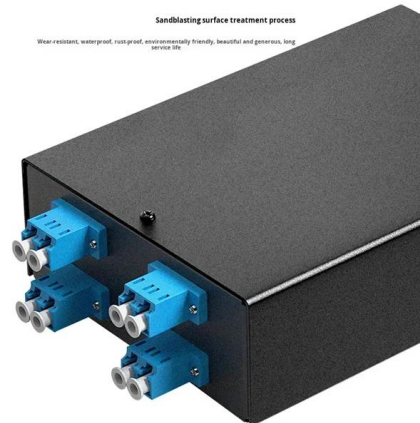

The main difference between industrial switch and general switch is reflected in function and performance. The functional difference mainly refers to that the industrial Ethernet switch is closer to

AOPRE 8-port Gigabit Switch DIN Rail Type Industrial Ethernet

8 Gigabit electrical port industrial Ethernet switches, supporting 8 1000Base-TX electrical ports. The network port supports automatic cross-recognition, no manual operation switch is