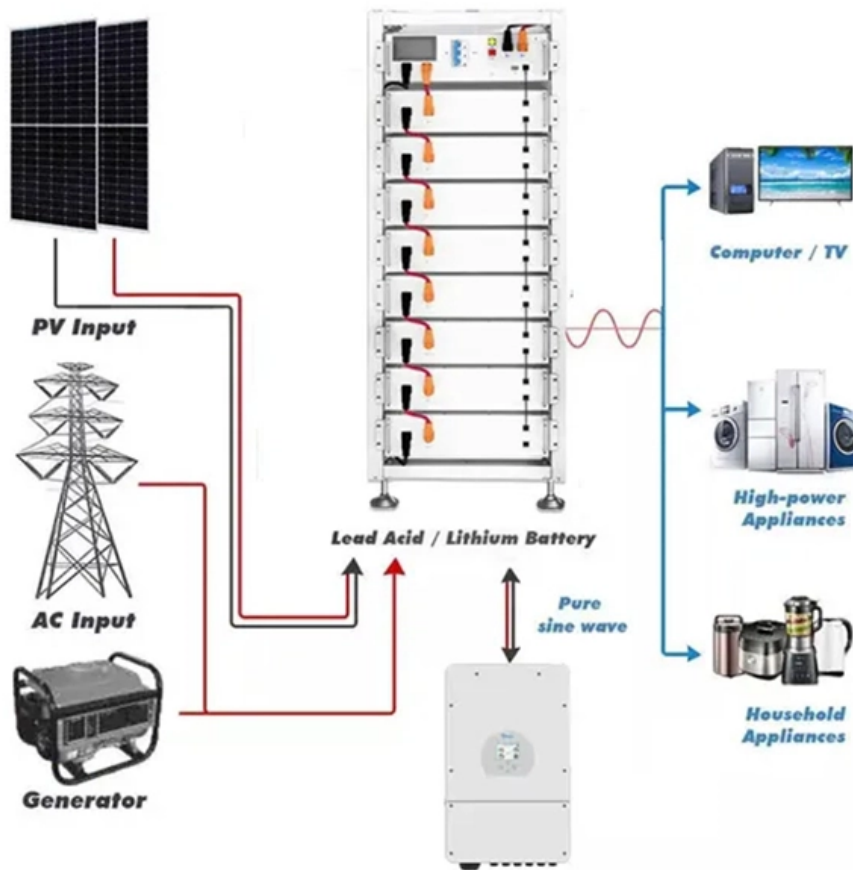

Aopre 8-port fiber optic switch

Aopre 8-port fiber optic switch

Aopre Industrial-Grade Switch 4-Port 5-Port 8-Port 9-Port Poe

Aopre Full Gigabit 8 Optical 2 Electrical Fiber Transceiver 100m/1000m Aggregation Series Switch Single-Mode Single-Fiber Photoelectric Converter Sc Interface ¥438 Approx. ?S\$83.04 Aopre High

AOPRE-LINK8111

Product Description: 1-way Gigabit electrical port + 1-way gigabit optical port industrial optical fiber transceiver Port Description: 1 RJ45 port + 1 optical fiber interface RJ45 port: 10 / 100 / 1000baseT (x)

Aopre T688gs-sfp 8-Port Gigabit Industrial Managed

Aopre T688gs-sfp is a robust 8-port gigabit industrial managed switch featuring

Products-Maiwe Communication , Connect the world, smarter the

AOPRE-LINK 8480 is a network managed Industrial Ethernet switch, and its products comply with FCC, CE and ROHS standards. Support 4 gigabit optical ports and 8 gigabit network ports, and support