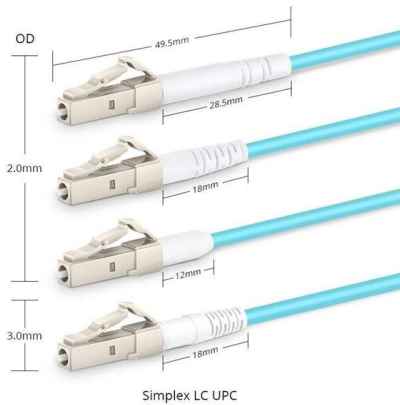

AOPRE-LINK8480

AOPRE-LINK 8480 is a network managed Industrial Ethernet switch, and its products comply with FCC, CE and ROHS standards. Support 4 gigabit optical ports and 8 gigabit network ports, and support

Amazon : Fiber Switches

Estink SFP Ethernet Fiber Optic Switch, 1000m Ethernet Fiber Optic Transceiver, 4 Optical Ports 2 Electrical Ports, 120km, with LED Indicator, Supports 9k Bytes Jumbo Frames Add to cart

8 port Fiber Optic SFP Switch

The Fastcabling 8 Port Fiber Optic SFP switch features 8 * 1Gps SFP ports and 2 gigabit uplink RJ45 ports. It can be used as a central management for multipoints