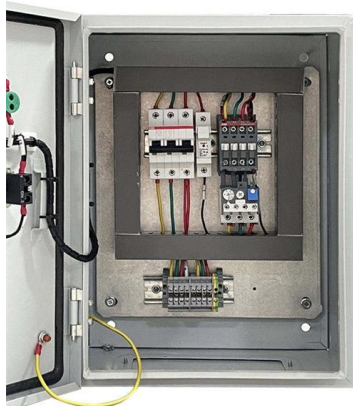

Cablofil CEFASS6 316L Stainless Steel Cable Tray Base Coupler

316L stainless steel base coupler for screwless longitudinal joining of wire mesh cable trays. Designed for high corrosion resistance and flexible horizontal alignment in demanding or hygienic installations.