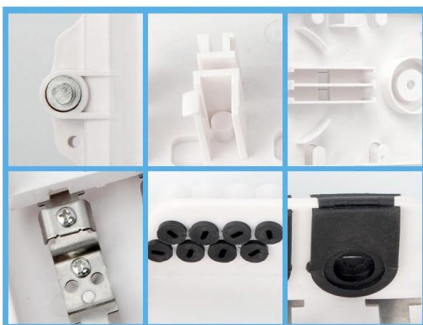

dayu-stainless-steel-cable-tray-factory Distributor

All suppliers for dayu-stainless-steel-cable-tray-factory Distributor Find wholesalers and contact them directly B2B marketplace Find companies now!