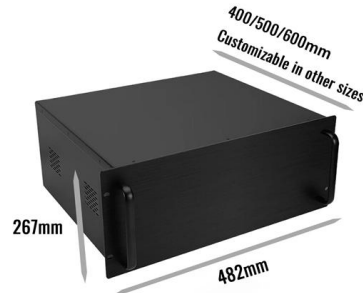

Cable tray BKRS 110 FS , OBO

Heavy-duty, walkable cable tray system BKRS with base perforation, in 110 mm side height. Magnetic shield insulation without cover 20 dB, with cover 50 dB.