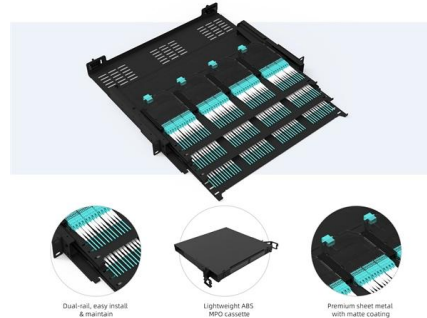

Pre-Terminated Patch Panel

- Standard 19" width
- Max 144 fibers in 1U
- Ultra-High Density Ready

Steel Cable Tray , Cable Tray Support

This cable tray system incorporates slot patterns, enabling efficient equipment placement and convenient access for cable ties and other fixtures. It is offered in 50 and 100 mm heights, with the

Cable Trays , Cable Management Trays

Stainless Steel Cable Trays: This type of metal cable tray provides a strong and long-lasting performance. Easy to handle and with excellent corrosion resistance. 304 and 316 Stainless Steel