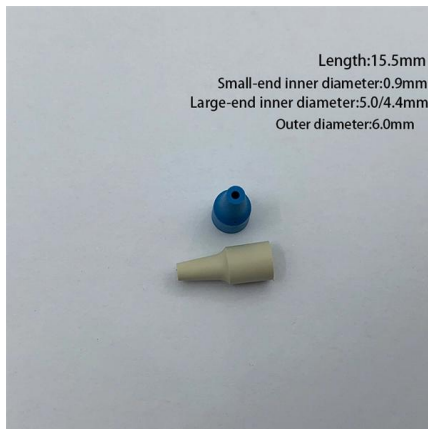

Cablofil UDO24KITEZ Electro Zinc Steel Cable Tray Universal

Electro-zinc steel universal dropout for 600 mm wide wire mesh cable trays. Curved design maintains bend radius and allows tool-free cable exit without cutting the tray. Supplied as a complete kit.