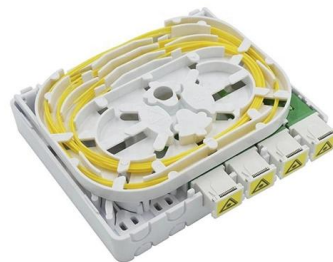

## All-plastic circuit breaker distribution box

---

### Distribution Boxes Explained: Types, Functions, and

Beyond simple power distribution, these units provide essential safety measures that protect against electrical hazards like short circuits and power

### DISTRIBUTION/ BREAKER BOXES

PVC breaker distribution boxes are robust electrical enclosures designed to house and protect circuit breakers and associated electrical components. Made from

### Plastic Transparent Cover, Power Distribution Box for Circuit Breaker

About this item MULTIFUNCTIONAL: This power distribution box is designed for 9-12 ways circuit breaker, can be widely used. EASY TO INSTALL: This circuit breaker distribution box can be easily