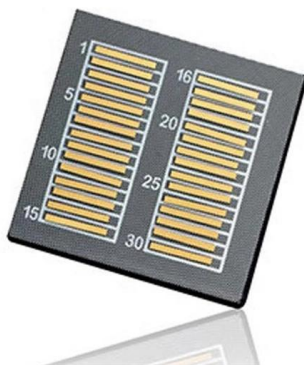

Power Distribution Box 5 Way Circuit Breaker Box

Shop Power Distribution Box 5 Way Circuit Breaker Box Waterproof ABS Plastic Power Distribution Protection Box with Clear Cover and Din Rail Enclosure, for