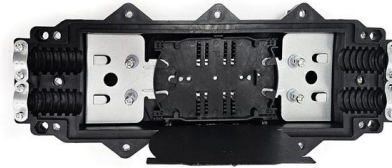

Cold-formed U-channel (PAF) , ArcelorMittal e-steel Germany

U-shaped cold-rolled sections are long products of various shapes, and their section is obtained by cold rolling. They have good weldability and deformability which makes them a good choice for decorative

Agent_cold

16_year old_warzone/fortnite/college football 25 contant creator

Agent AP-1U Headset

The agent AP-1U is a single ear noise-cancelling headset for Unified Communications. With its great sound, strong noise-cancellation and in-line call