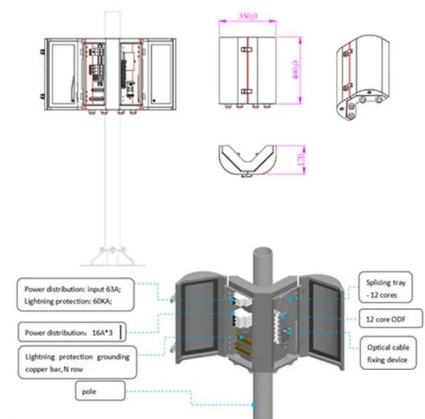

Outdoor Power Cabinet , Power Cabinet , NPX06-H1

LongXing outdoor power cabinet provides flexible size options, offers the ideal enclosure solution to build the whole base station inside.

NEMA 4X Enclosures

NEMA 4X enclosures provide the same level of indoor-outdoor protection as a NEMA 4 enclosure but with the addition of corrosion protection. Bud's enclosures that

NEMA 4X Weatherproof Enclosures , NEMA 4X Equipment Cabinets

Outdoor integrated cabinet is well suited for power equipment, batteries, telecom gear, all integrated into a robust, economical package. The cabinet contains internal mounting rails, which allow installation