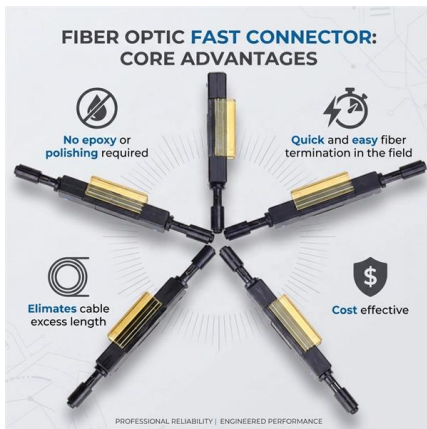

LV Solutions - DVM

We supply and install Air Insulated, phase segregated and phase non-segregated Bus Ducts ranging from 800 Amp. to 6300 Amp. with Aluminum or Copper conductors.

Technical aspects to planning and designing LV

Technical aspects to planning and designing LV distribution networks Using the Kenyan low voltage (LV) network as an example, the following checklist

Contact Us

For datasheets, pricing, or custom high-speed optical interconnect solutions, please visit:
<https://www.syropy.com.pl>