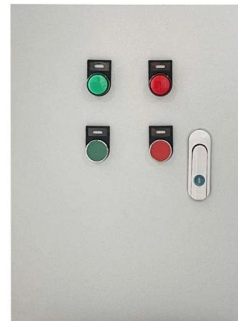

Ceiling Hangers (Cable Tray Hanger Systems)
Ceiling-mounted hangers are used where floor or wall space is limited, enabling cable trays to be

Cable Tray Mounting Brackets , McMaster-Carr

Choose from our selection of cable tray mounting brackets in a wide range of styles and sizes. Same and Next Day Delivery.

Camera Tray Mount Bracket

Custom Viewing Experience: Our Wall-Mounted Projector Tray and Adjustable Projector Wall Shelf allow you to fine-tune your setup for Cinematic Movies, Gaming, or Business Presentations. This versatile