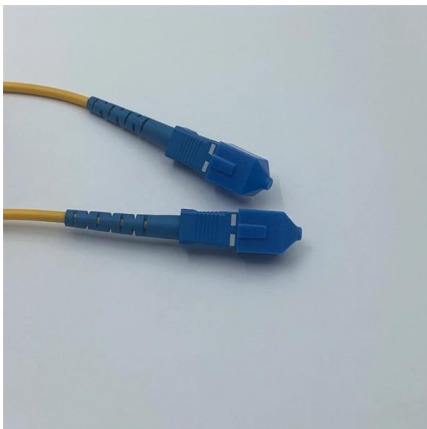

Adapter Ic-6000g-mm Function

Overview

LC Adapters and Cable Assemblies meet the growing demand for small form factor, high-density fiber optic connectivity with simplex, duplex, single-mode and multimode options. Corning's extensive line of LC (Lucent connector) connectors offer great performance with very high repeatability and low insertion loss. LC connectors are available in industry-standard beige (multimode), blue (single-mode), and green (angle polish) colors, and will accommodate 900 μm buffered fiber, 1. D-Link LC Adapter is designed to work together with the complete LC product family to offer an optimal solution. Mouser offers inventory, pricing, & datasheets for LC Duplex Adapters Fibre Optic Connectors. LC adapters are suitable for any data center, central office, MDU, CATV, or PON cabling installations using LC connectors.

Adapter lc-6000g-mm Function

LC Fiber Optic Adapter

The LC Adapter has been tested to the rigorous EIA/TIA 604-10 standards. This molded polymer adapter contains precision zirconia ceramic alignment sleeve that is used to mate with the LC

FIBER OPTIC COMPONENTS , LC ADAPTERS KEY FEATURES

. Duplex LC fiber adapters are with SC footprint. D-Link LC Adapter is designed to work together with the complete LC product family to offer a optimal, high-density solution for your network. The LC adapters