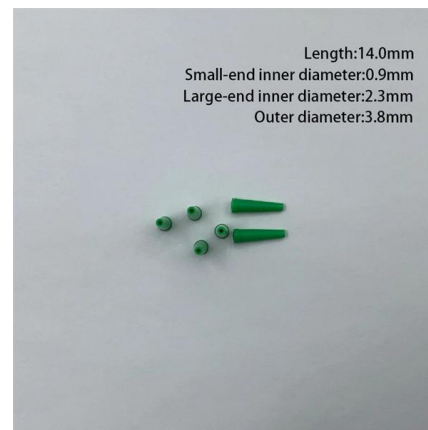

LC Connectors and Adapters , OEM Optical Communication Solutions

We also manufacture an LC adapter family to support LC interconnection. Corning's extensive line of of LC connectors offer great performance with very high repeatability and low insertion loss.