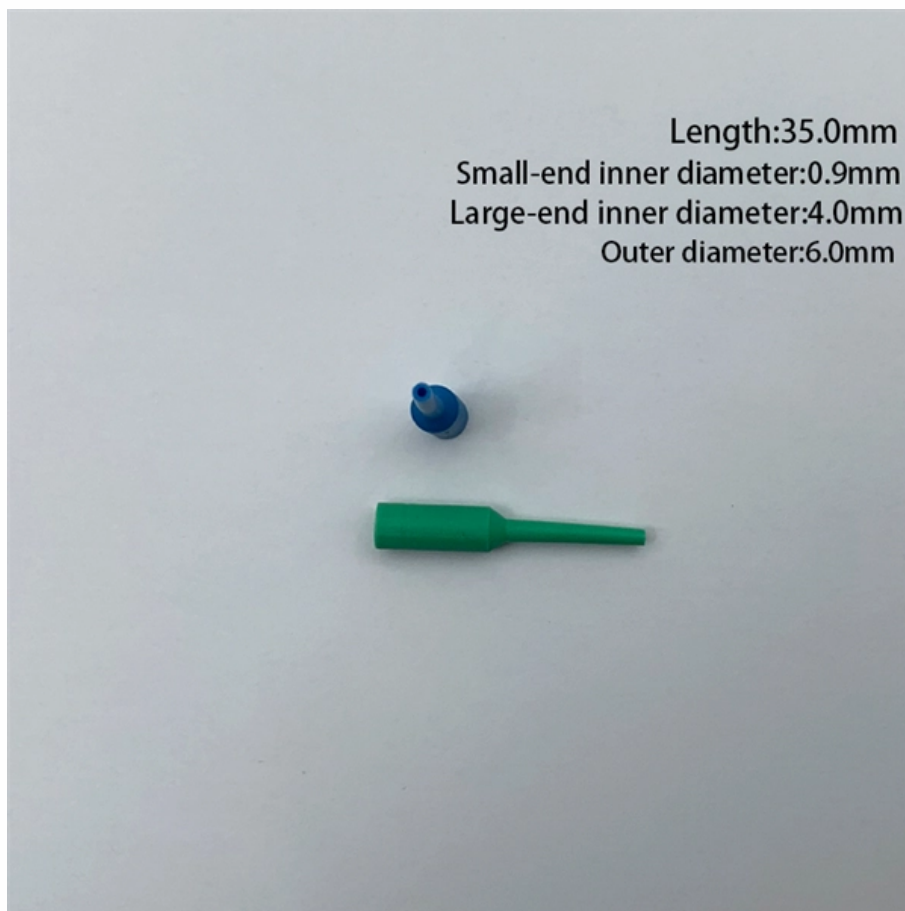

Adapter Ic-6000g-mm Function

Overview

LC Adapters and Cable Assemblies meet the growing demand for small form factor, high-density fiber optic connectivity with simplex, duplex, single-mode and multimode options. Corning's extensive line of LC (Lucent connector) connectors offer great performance with very high repeatability and low insertion loss. LC connectors are available in industry-standard beige (multimode), blue (single-mode), and green (angle polish) colors, and will accommodate 900 μm buffered fiber, 1. D-Link LC Adapter is designed to work together with the complete LC product family to offer an optimal solution. Mouser offers inventory, pricing, & datasheets for LC Duplex Adapters Fibre Optic Connectors. LC adapters are suitable for any data center, central office, MDU, CATV, or PON cabling installations using LC connectors.

Adapter lc-6000g-mm Function

LC Fiber Optic Adapter

The LC Adapter has been tested to the rigorous EIA/TIA 604-10 standards. This molded polymer adapter contains precision zirconia ceramic alignment sleeve that is used to mate with the LC