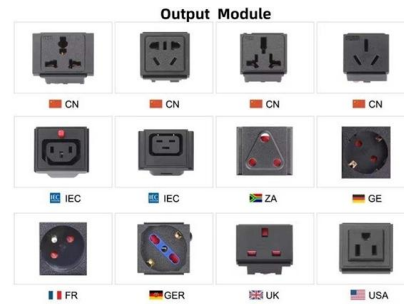

Why Choose Us

50A 125/250V Temporary Power Box , GFCI & Circuit

This UL-certified power distribution box features a robust 50A input, five NEMA 5-20R GFCI outlets, NEMA L6-30R and L14-30R sockets, and two adapter plugs.