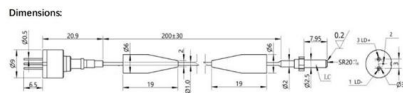

Temporary Power Distribution Box in the Real World: 5 Uses

Temporary power distribution boxes are essential tools across various industries. They provide flexible, reliable electrical power in locations where permanent wiring isn't feasible or necessary.

Temporary Power Distribution Panel illustrations

Single icon of an electrical temporary distribution board panel. Vector illustration of power source with safety sign of electric hazard and indicator lamp. Isometric view of temporary electrical distribution

Common Applications for Temporary Power Distribution

Disaster recovery is one of the most common applications for temporary power distribution boxes because such a task calls for a durable, reliable device.

Power Distribution

Temporary power distribution products including transformer carts, panelboards, company switches, disconnects, junction and tap boxes and spider boxes.