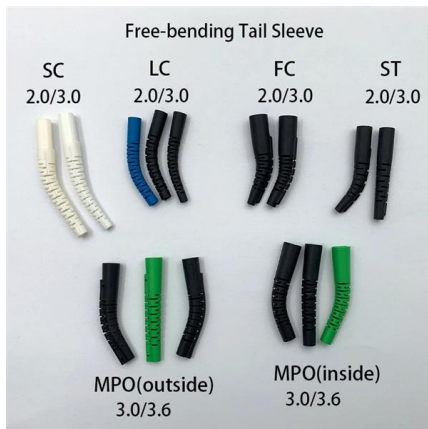

Electrical Distribution Equipment in Data Center Environments

Electrical distribution equipment is the backbone of the data center as it provides the power path to all of the equipment in the data center, such as IT devices, cooling units, security, and lighting.

Power Switching and Distribution Cabinets

Power conditioning and distribution cabinet that offers the benefits of a custom-tailored system while offering the convenience and cost savings of a pre-packaged, factory-tested solution.

A Complete Guide to LV Distribution Board , CHINT global

LV distribution boards allow power utilities to distribute and control low-voltage energy in residential and business areas. Substation auxiliary