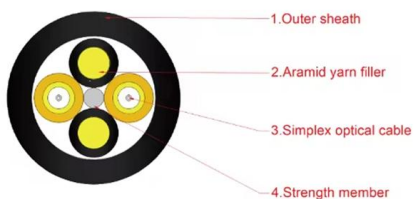

Power Distribution Equipment

Medium-voltage power and distribution transformers are typically available with several types of accessories, including connections to primary and secondary equipment, temperature controllers and