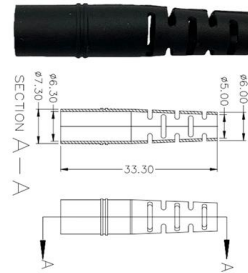

Amazon : Abs Connector

2pcs ABS Wheel Speed Sensor Connector Pigtail Plug Wiring Harness fit for Jeep Chrysler Dodge Ford Chevrolet GMC, Replacement for 645-134, S-1895, 19352068, 3U2Z14S411BXAB, 68065018AA,