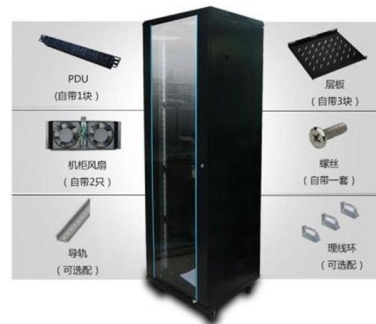

可选配件

Wall Patch Panels , Patch Panel Wall Mounts , CableWholesale

CableWholesale has a wide selection of wall patch panels to set up your network connections, including wall mount keystone patch panels. Shop now!

96 Port CAT 6 Patch Panel, CAT 6 96 Port Patch Panels, CAT 6 96 Port