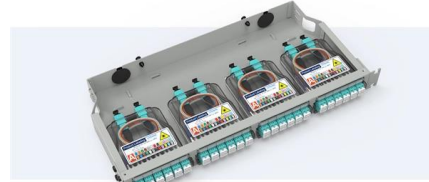

96-port network patch panel

96-port network patch panel

Patch Panels

Get your patch panels up and running with 4U mounting hinge for 96 port patch panels. Perfect for connecting your patch panels on to walls or network enclosures.

CAT6 Network RJ45 96-Port Patch Panel, 4U Rack Mount

CAT6 96-port patch panel with flush-mounted RJ45 ports and 110 IDC terminals. 4U rackmount prevents cable snag. Design for high-density network installations.

4U Rackmount 96 port Cat5e Patch Panel, Horizontal

Buy 4U Rackmount 96 Port Cat5e Patch Panels (Horizontal, 110 Type, 568A & 568B Compatible) at CableWholesale.

96 Port Cat 6 Ethernet Patch Panel

QuickTreX® 96 Port Cat 6 Ethernet Patch Panel
SKU: 110C6-96P-PP 5.0/5 (100 Reviews) \$120.75
Add to cart

Pre-Terminated Patch Panel

- Multi-application support
- Flexible configuration
- Modular design

96-Port CAT6 Patch Panel 4U , High Density PoE

Featuring a 96-port configuration with flush-mounted RJ45 ports and color-coded 110/Krone termination blocks, this professional-grade panel supports PoE++