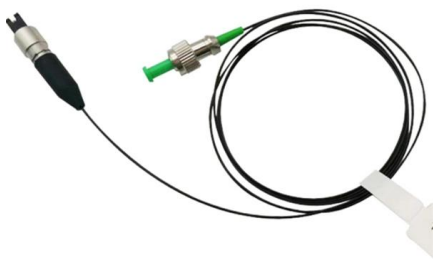

96-port network patch panel

96-port network patch panel

Patch Panels

Get your patch panels up and running with 4U mounting hinge for 96 port patch panels. Perfect for connecting your patch panels on to walls or network enclosures.

CAT6 Network RJ45 96-Port Patch Panel, 4U Rack Mount

CAT6 96-port patch panel with flush-mounted RJ45 ports and 110 IDC terminals. 4U rackmount prevents cable snag. Design for high-density network installations.

4U Rackmount 96 port Cat5e Patch Panel, Horizontal

Buy 4U Rackmount 96 Port Cat5e Patch Panels (Horizontal, 110 Type, 568A & 568B Compatible) at CableWholesale.

96 Port Cat 6 Ethernet Patch Panel

QuickTreX® 96 Port Cat 6 Ethernet Patch Panel
SKU: 110C6-96P-PP 5.0/5 (100 Reviews) \$120.75
Add to cart

Pre-Terminated Patch Panel

- Multi-application support
- Flexible configuration
- Modular design

96-Port CAT6 Patch Panel 4U , High Density PoE

Featuring a 96-port configuration with flush-mounted RJ45 ports and color-coded 110/Krone termination blocks, this professional-grade panel supports PoE++