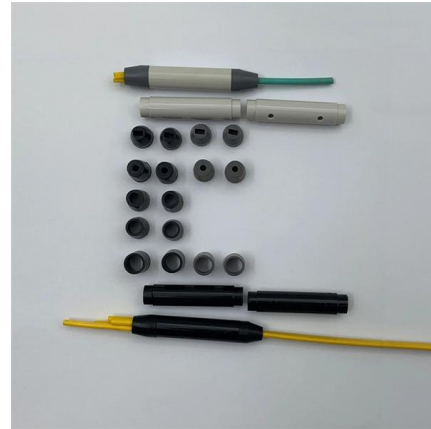

This 96 cores fiber optic distribution box offers a perfect balance of capacity, durability, and ease of use, making it an excellent choice for modern fiber optic

Optical Distribution Point (ODP) or Optical Distribution Box

LW-ODB-96A Fiber Distribution Box integrates fiber cable fixation,

IP67 Optical Distribution Box 96 Core For 24 PC Drop Cable

This Fiber Distribution Box 96 Core supports up to 24 drop cable outlets. It is designed not only for distribution but also to support uncut cable extensions. This versatile design accommodates both