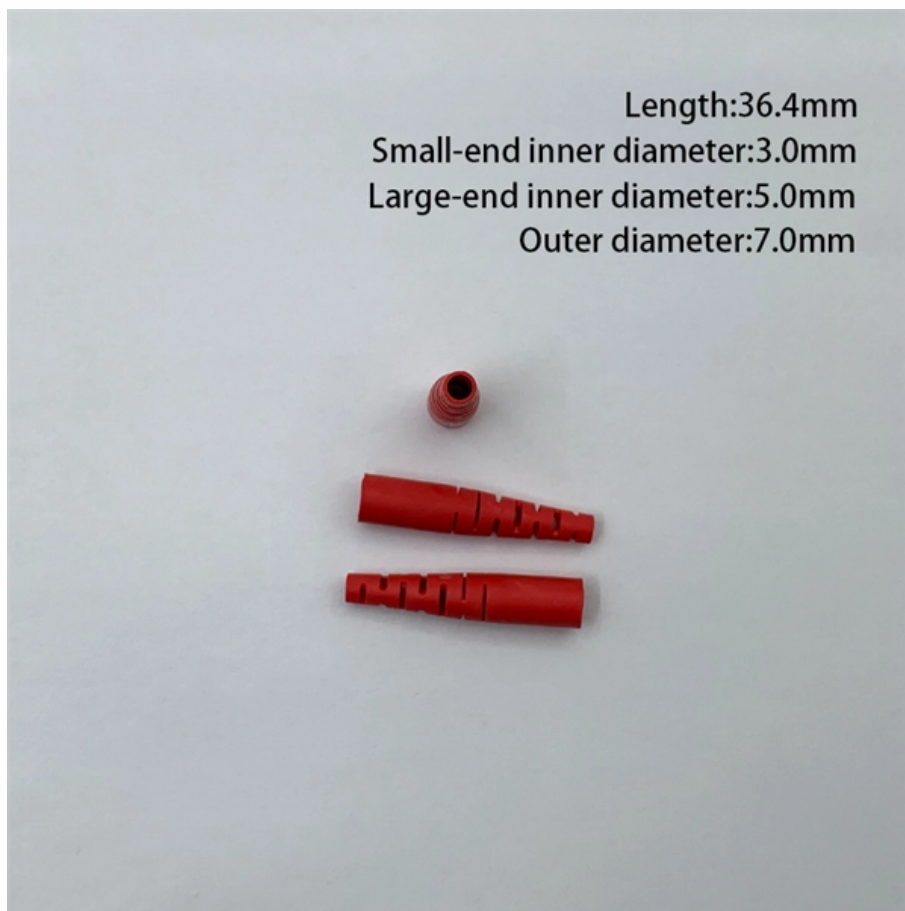

866-s22 5g optical module

866-s22 5g optical module

Pluggable Optical Modules: Transceivers for the Cisco

The module interfaces to the network through a connector interface on the electrical ports and through an LC termination connector on the optical ports.