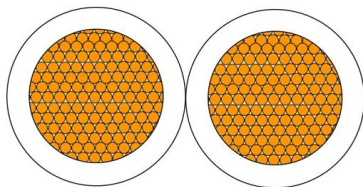

Amazon : 1 Set Galaxy S22 Ultra 5G Signal

Installation: The Galaxy S22 Ultra 5G Signal Module Flex Cable Replacement Don't Include The Installation Instructions. Please Make Sure That You Can Replace it

Exploring the LINK-PP 2.5G SFP Transceiver: Your Ultimate Guide to

2.5G optical modules boost network speed, simplify upgrades, and cut costs with easy installation and broad compatibility for modern networks.

Contact Us

For datasheets, pricing, or custom high-speed optical interconnect solutions, please visit:
<https://www.syropy.com.pl>