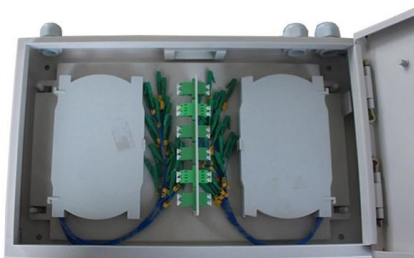

AXIS D8208-R Industrial PoE++ Switch

This 8-port managed industrial PoE++ Gigabit switch includes two SFP+ data ports allowing you to connect extra devices depending on your needs. This ruggedized