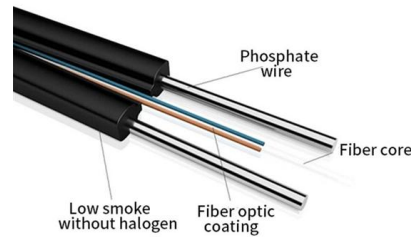

Cisco Industrial Ethernet 3000 Layer 2/Layer 3 Series

This data sheet describes the benefits, specifications, and ordering information for the Cisco Industrial Ethernet 3000 Series Switches.