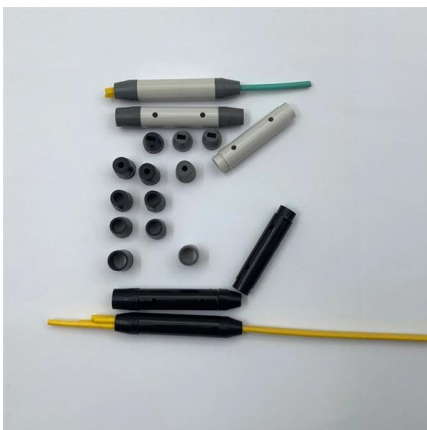

Search

Search Up to 36% lower carbon footprint than standard plastic cable ties Globally, only 9% of plastic waste is recycled, and by 2050, up to 12 billion tons could pollute our landfills, waterways, and