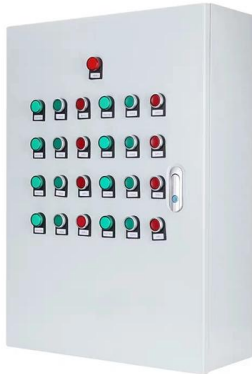

8 Port Wall Mount Fiber Optic Termination Box Outdoor

This fiber termination box comes with easy-to-open cover & base type to make installation very easy.