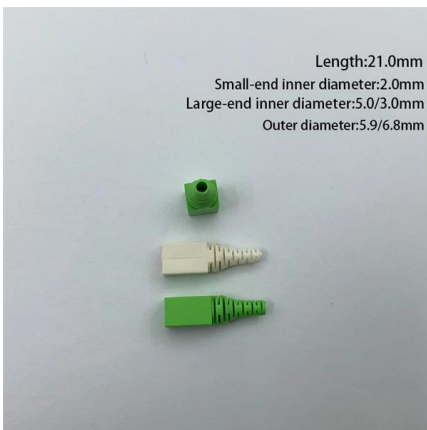

### 2PCS/ 8 Port Fiber Patch Panel Desktop Pigtail Optical Fiber Terminal

Productname Optical Fiber Terminal Box Pigtail Connector SC/FC/LC/ST ProductModel FTB-8 UPC Packing Size 270\*140\*45mm Ports 8 Product Height 1U Max Capacity SC FC ST8 /LC 16 Material