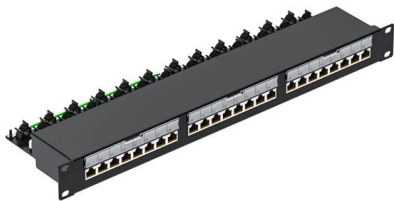

8 Port Fiber Optic Patch Panel

It is used for direct connection and branch connection of indoor optical fiber, and plays the role of storage of tail fiber disk and protection of joint. The product can be replaced by adapter