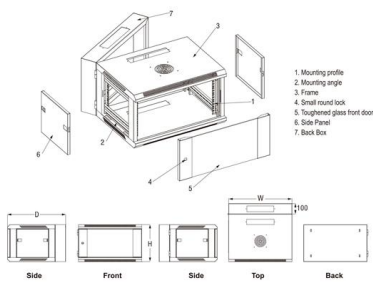

StarTech 8 Port Rackmount KVM Console w/ 6ft

StarTech 8 Port Rackmount KVM Console w/ 6ft Cables - Integrated KVM Switch w/ 19" LCD Monitor - Fully Featured 1U LCD KVM Drawer- OSD KVM -