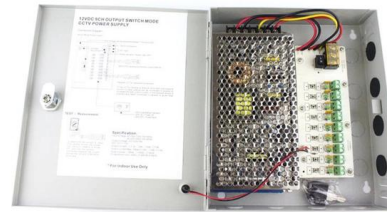

Indoor/Outdoor 8 Core Fiber Optic Termination Box

Our FAT-8T 8 core fiber optic termination box brings you seamless integration and efficiency to FTTx network systems. With the capacity to