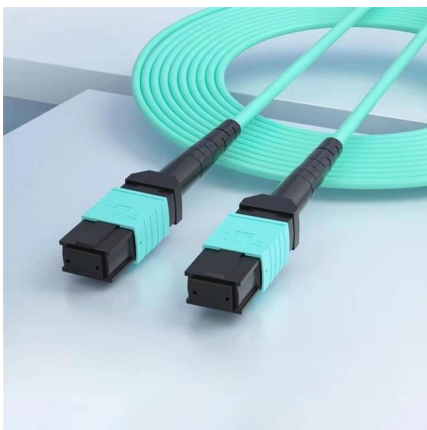

8 Port FTTH Fiber Distribution Box with 24 Cable

The 8 Port FTTH Fiber Distribution Box with 24 cable outlets can house 4 sc duplex adapters and one 1x8 blockless splitter and supports 24 cores splicing.