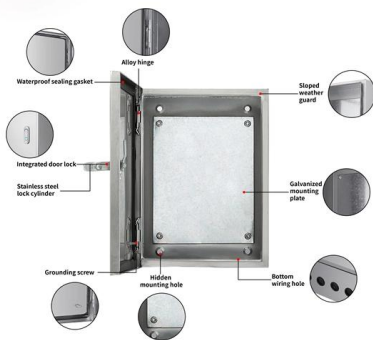

8 Core 16core optical fiber optic termination box outdoor Fiber Optic

8 Core 16core optical fiber optic termination box outdoor Fiber Optic distribution Box bcfiberftth 53 subscribers Subscribe